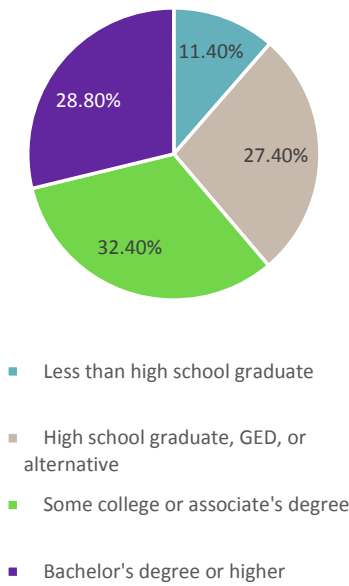

AURORA'S SENIORS

Key Demographics

Total Aurora Population 60+

Aurora 60 Years and Over Educational Attainment

Race and Ethnicity for 60 years and over

Census Tracts - Median Age

Aurora is somewhat segregated by age. Those who are older are more densely populated closer to Cherry Creek Reservoir and in the southeast area of the city. The young are concentrated near Buckley Air Force Base, Original Aurora, and in the northern part of the city.

Census Tracts - Percent 65+ Years Old

The census tracts to the west and south of I-225 and the Aurora Line seem to have higher numbers of those 65 years and older. The ability for the elderly to get around and age-in-place are two key concerns regarding future planning of the city.

Aurora, Metro Area, and State Breakdown of Population by Age and Generation

Generation	Years	Ages	Aurora Percentage	Metro Area Percentage	Colorado Percentage					
TBD 2005 or later	2009 to 2014	Under 5	8.1%	16.0%	6.7%	13.7%	6.5%	13.3%		
	2004 to 2008	5 to 9	7.9%						7.0%	6.8%
Millennials 1982 to 2004	2003 to 2000	10 to 14	7.0%	28.4%	6.7%	26.8%	6.6%	27.7%		
	1995 to 1999	15 to 19	6.6%						6.1%	6.6%
	1990 to 1994	20 to 24	6.8%						6.2%	7.1%
	1985 to 1989	25 to 29	8.0%						7.8%	7.4%
	1980 to 1984	30 to 34	7.9%						7.9%	7.3%
Generation X 1965 to 1984	1975 to 1979	35 to 39	7.4%	28.6%	7.3%	29.5%	6.8%	27.7%		
	1970 to 1974	40 to 44	6.9%						7.3%	6.8%
	1965 to 1969	45 to 49	6.4%						7.0%	6.8%
Baby Boomers 1946 to 1964	1960 to 1964	50 to 54	6.2%	20.6%	7.1%	22.9%	7.2%	23.6%		
	1955 to 1959	55 to 59	5.9%						6.5%	6.6%
	1950 to 1954	60 to 64	5.0%						5.4%	5.7%
	1945 to 1949	65 to 69	3.5%						3.9%	4.1%
Greatest Generation Up to 1946	1940 to 1944	70 to 74	2.3%	6.3%	2.5%	7.0%	2.8%	7.6%		
	1935 to 1939	75 to 79	1.6%						1.8%	2.0%
	1930 to 1934	80 to 84	1.2%						1.3%	1.4%
	Before 1930	85 +	1.2%						1.4%	1.4%