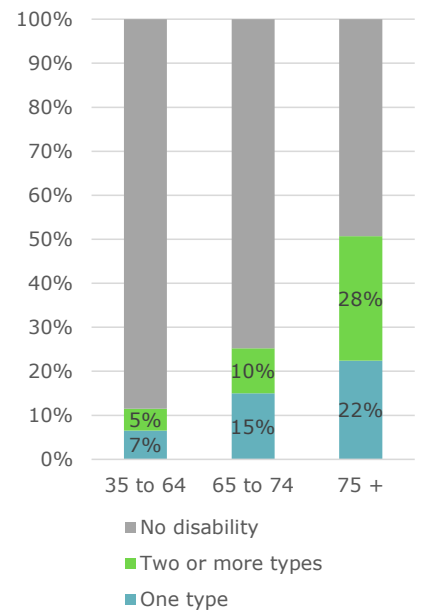

Number of Disabilities by Age

Sources: 2014 American Community Survey 5-Year Data: Aurora city, Colorado and Denver: Aurora Lakewood, CO Metro Area; *Here is Where Each Generation Begins and Ends, According to Facts," Philip Bump, The Atlantic. Table prepared by City of Aurora Planning and Development Services Department, Data Services Division.