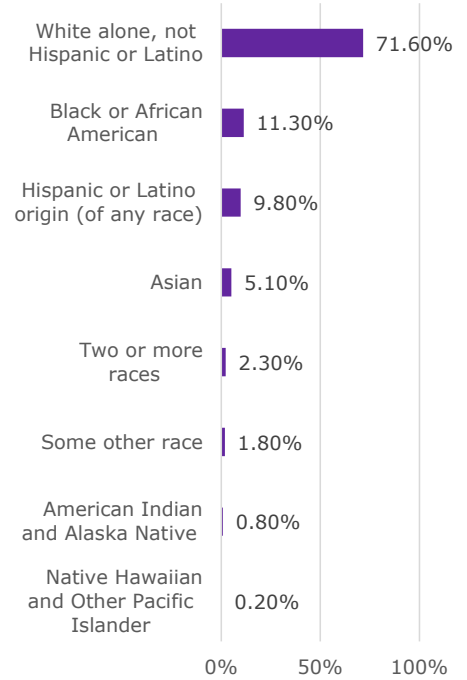

AURORA'S SENIORS

Key Demographics

Total Aurora Population 60+

Aurora 60 Years and Over Educational Attainment

Race and Ethnicity for 60 years and over

Census Tracts - Median Age

Aurora is somewhat segregated by age. Those who are older are more densely populated closer to Cherry Creek Reservoir and in the southeast area of the city. The young are concentrated near Buckley Air Force Base, Original Aurora, and in the northern part of the city.

Census Tracts - Percent 65+ Years Old

The census tracts to the west and south of I-225 and the Aurora Line seem to have higher numbers of those 65 years and older. The ability for the elderly to get around and age-in-place are two key concerns regarding future planning of the city.