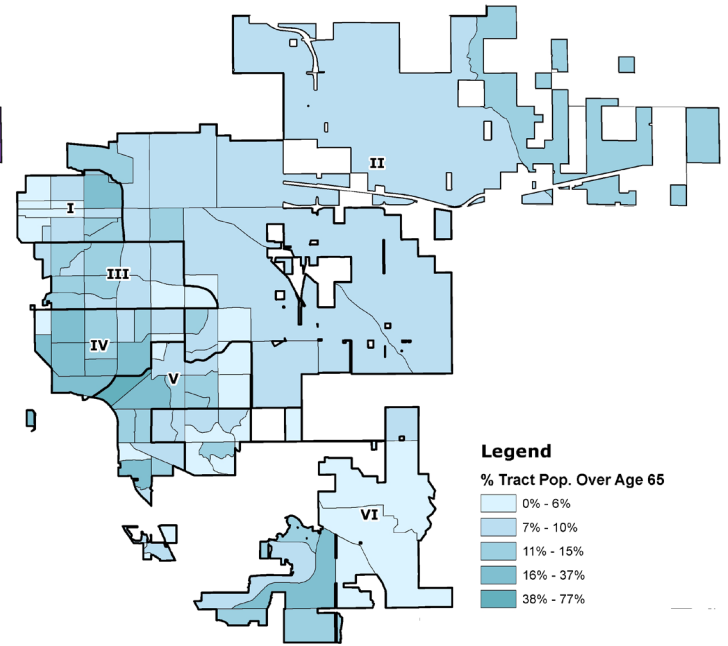

AURORA'S SENIORS

Key Demographics

Total Aurora Population 60+

Aurora 60 Years and Over Educational Attainment

Race and Ethnicity for 60 years and over

Census Tracts - Median Age

Aurora is somewhat segregated by age. Those who are older are more densely populated closer to Cherry Creek Reservoir and in the southeast area of the city. The young are concentrated near Buckley Air Force Base, Original Aurora, and in the northern part of the city.

Census Tracts - Percent 65+ Years Old

The census tracts to the west and south of I-225 and the Aurora Line seem to have higher numbers of those 65 years and older. The ability for the elderly to get around and age-in-place are two key concerns regarding future planning of the city.

Number of Disabilities by Age

Sources: 2014 American Community Survey 5-Year Data: Aurora city, Colorado and Denver: Aurora Lakewood, CO Metro Area; *Here is Where Each Generation Begins and Ends, According to Facts," Philip Bump, The Atlantic. Table prepared by City of Aurora Planning and Development Services Department, Data Services Division.