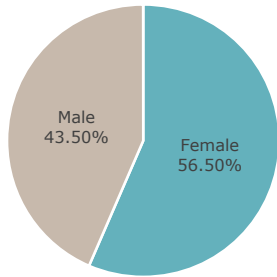

AURORA'S SENIORS

Key Demographics

Total Aurora Population 60+

Aurora 60 Years and Over Educational Attainment

Race and Ethnicity for 60 years and over

Census Tracts - Median Age

Aurora is somewhat segregated by age. Those who are older are more densely populated closer to Cherry Creek Reservoir and in the southeast area of the city. The young are concentrated near Buckley Air Force Base, Original Aurora, and in the northern part of the city.

Census Tracts - Percent 65+ Years Old

The census tracts to the west and south of I-225 and the Aurora Line seem to have higher numbers of those 65 years and older. The ability for the elderly to get around and age-in-place are two key concerns regarding future planning of the city.

Aurora, Metro Area, and State Breakdown of Population by Age and Generation

Generation	Years	Ages	Aurora Percentage	Metro Area Percentage	Colorado Percentage					
TBD 2005 or later	2009 to 2014	Under 5	8.1%	16.0%	6.7%	13.7%	6.5%	13.3%		
	2004 to 2008	5 to 9	7.9%						7.0%	6.8%
Millennials 1982 to 2004	2003 to 2000	10 to 14	7.0%	28.4%	6.7%	26.8%	6.6%	27.7%		
	1995 to 1999	15 to 19	6.6%						6.1%	6.6%
	1990 to 1994	20 to 24	6.8%						6.2%	7.1%
	1985 to 1989	25 to 29	8.0%						7.8%	7.4%
	1980 to 1984	30 to 34	7.9%						7.9%	7.3%
Generation X 1965 to 1984	1975 to 1979	35 to 39	7.4%	28.6%	7.3%	29.5%	6.8%	27.7%		
	1970 to 1974	40 to 44	6.9%						7.3%	6.8%
	1965 to 1969	45 to 49	6.4%						7.0%	6.8%
Baby Boomers 1946 to 1964	1960 to 1964	50 to 54	6.2%	20.6%	7.1%	22.9%	7.2%	23.6%		
	1955 to 1959	55 to 59	5.9%						6.5%	6.6%
	1950 to 1954	60 to 64	5.0%						5.4%	5.7%
	1945 to 1949	65 to 69	3.5%						3.9%	4.1%
Greatest Generation Up to 1946	1940 to 1944	70 to 74	2.3%	6.3%	2.5%	7.0%	2.8%	7.6%		
	1935 to 1939	75 to 79	1.6%						1.8%	2.0%
	1930 to 1934	80 to 84	1.2%						1.3%	1.4%
	Before 1930	85 +	1.2%						1.4%	1.4%