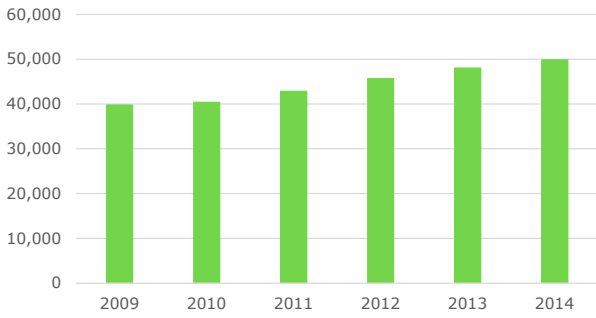

AURORA'S SENIORS

Key Demographics

Total Aurora Population 60+

Aurora 60 Years and Over Educational Attainment

Race and Ethnicity for 60 years and over

Census Tracts - Median Age

Aurora is somewhat segregated by age. Those who are older are more densely populated closer to Cherry Creek Reservoir and in the southeast area of the city. The young are concentrated near Buckley Air Force Base, Original Aurora, and in the northern part of the city.

Census Tracts - Percent 65+ Years Old

The census tracts to the west and south of I-225 and the Aurora Line seem to have higher numbers of those 65 years and older. The ability for the elderly to get around and age-in-place are two key concerns regarding future planning of the city.

Aurora, Metro Area, and State Breakdown of Population by Age and Generation

Generation	Years	Ages	Aurora Percentage	Metro Area Percentage	Colorado Percentage					
TBD 2005 or later	2009 to 2014	Under 5	8.1%	16.0%	6.7%	13.7%	6.5%	13.3%		
	2004 to 2008	5 to 9	7.9%						7.0%	6.8%
Millennials 1982 to 2004	2003 to 2000	10 to 14	7.0%	28.4%	6.7%	26.8%	6.6%	27.7%		
	1995 to 1999	15 to 19	6.6%						6.1%	6.6%
	1990 to 1994	20 to 24	6.8%						6.2%	7.1%
	1985 to 1989	25 to 29	8.0%						7.8%	7.4%
	1980 to 1984	30 to 34	7.9%						7.9%	7.3%
Generation X 1965 to 1984	1975 to 1979	35 to 39	7.4%	28.6%	7.3%	29.5%	6.8%	27.7%		
	1970 to 1974	40 to 44	6.9%						7.3%	6.8%
	1965 to 1969	45 to 49	6.4%						7.0%	6.8%
Baby Boomers 1946 to 1964	1960 to 1964	50 to 54	6.2%	20.6%	7.1%	22.9%	7.2%	23.6%		
	1955 to 1959	55 to 59	5.9%						6.5%	6.6%
	1950 to 1954	60 to 64	5.0%						5.4%	5.7%
	1945 to 1949	65 to 69	3.5%						3.9%	4.1%
Greatest Generation Up to 1946	1940 to 1944	70 to 74	2.3%	6.3%	2.5%	7.0%	2.8%	7.6%		
	1935 to 1939	75 to 79	1.6%						1.8%	2.0%
	1930 to 1934	80 to 84	1.2%						1.3%	1.4%
	Before 1930	85 +	1.2%						1.4%	1.4%