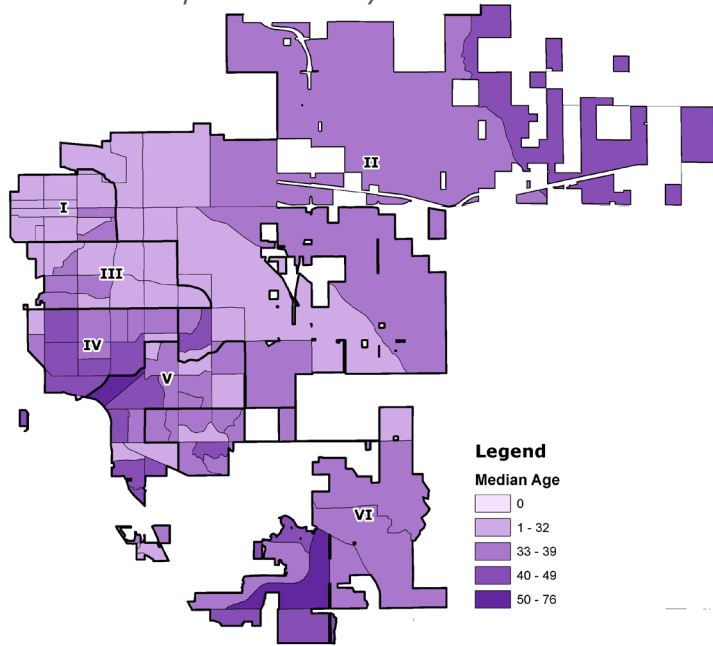

AURORA'S SENIORS

Key Demographics

Total Aurora Population 60+

Aurora 60 Years and Over Educational Attainment

Race and Ethnicity for 60 years and over

Census Tracts - Median Age

Aurora is somewhat segregated by age. Those who are older are more densely populated closer to Cherry Creek Reservoir and in the southeast area of the city. The young are concentrated near Buckley Air Force Base, Original Aurora, and in the northern part of the city.

Census Tracts - Percent 65+ Years Old

The census tracts to the west and south of I-225 and the Aurora Line seem to have higher numbers of those 65 years and older. The ability for the elderly to get around and age-in-place are two key concerns regarding future planning of the city.

Aurora, Metro Area, and State Breakdown of Population by Age and Generation

Generation	Years	Ages	Aurora Percentage	Metro Area Percentage	Colorado Percentage					
TBD 2005 or later	2009 to 2014	Under 5	8.1%	16.0%	6.7%	13.7%	6.5%	13.3%		
	2004 to 2008	5 to 9	7.9%						7.0%	6.8%
Millennials 1982 to 2004	2003 to 2000	10 to 14	7.0%	28.4%	6.7%	26.8%	6.6%	27.7%		
	1995 to 1999	15 to 19	6.6%						6.1%	6.6%
	1990 to 1994	20 to 24	6.8%						6.2%	7.1%
	1985 to 1989	25 to 29	8.0%						7.8%	7.4%
	1980 to 1984	30 to 34	7.9%						7.9%	7.3%
Generation X 1965 to 1984	1975 to 1979	35 to 39	7.4%	28.6%	7.3%	29.5%	6.8%	27.7%		
	1970 to 1974	40 to 44	6.9%						7.3%	6.8%
	1965 to 1969	45 to 49	6.4%						7.0%	6.8%
Baby Boomers 1946 to 1964	1960 to 1964	50 to 54	6.2%	20.6%	7.1%	22.9%	7.2%	23.6%		
	1955 to 1959	55 to 59	5.9%						6.5%	6.6%
	1950 to 1954	60 to 64	5.0%						5.4%	5.7%
	1945 to 1949	65 to 69	3.5%						3.9%	4.1%
Greatest Generation Up to 1946	1940 to 1944	70 to 74	2.3%	6.3%	2.5%	7.0%	2.8%	7.6%		
	1935 to 1939	75 to 79	1.6%						1.8%	2.0%
	1930 to 1934	80 to 84	1.2%						1.3%	1.4%
	Before 1930	85 +	1.2%						1.4%	1.4%